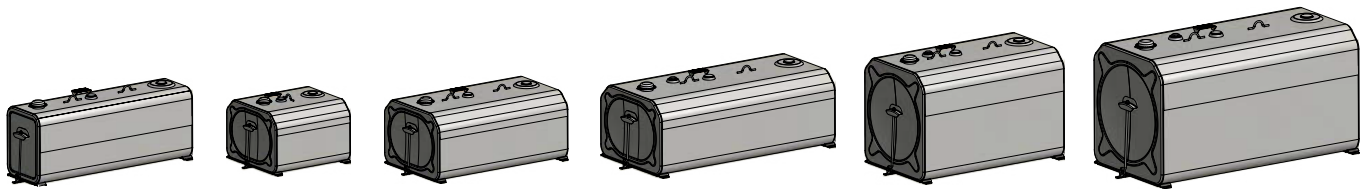

# Westeel Fuel Tanks

ROAD VAULT	DESCRIPTION	DIMENSIONS	LIST
<a href="#">262570J</a>	63IG(285L) Road-Vault Flat Top Tank – J-Bolt	16.2"W x 20.7"H x 54.5"L	\$1,863
<a href="#">262571J</a>	64IG(290L) Road-Vault Flat Top Tank – J-Bolt	29.3"W x 20.7"H x 30.7"L	\$1,801
<a href="#">262572J</a>	99IG(450L) Road-Vault Flat Top Tank – J-Bolt	29.3"W x 20.7"H x 47.5"L	\$2,068
<a href="#">262574J</a>	150IG(680L) Road-Vault Flat Top Tank – J-Bolt	29.3"W x 30.9"H x 30.7"L	\$2,355
<a href="#">264547</a>	227IG(1032L) Road-Vault Flat Top Tank – J-Bolt	29"W x 33"H x 68"L	\$4,022
<a href="#">264616WC</a>	500IG(2200L) Road-Vault Single Wall	49.2"W x 54.2"H x 73"L	\$5,241

FARM DIESEL	DESCRIPTION	DIMENSIONS	LIST
<a href="#">262585</a>	99IG(450L) Farm Diesel Flat Top Tank – J-Bolt	29.3"W x 20.7"H x 47.5"L	\$1,502
<a href="#">262589</a>	150IG(680L) Farm Diesel Flat Top Tank – J-Bolt	29.3"W x 30.9"H x 47.5"L	\$1,788

ULC CRADLE	DESCRIPTION	LIST
<a href="#">264202</a>	ULC Cradle Tank 300gal (1300L) Single Wall	\$2,415
<a href="#">264221</a>	ULC Cradle Tank 500gal (2250L) Single Wall	\$2,824
<a href="#">264212</a>	ULC Cradle 1000gal Single Wall	\$3,867